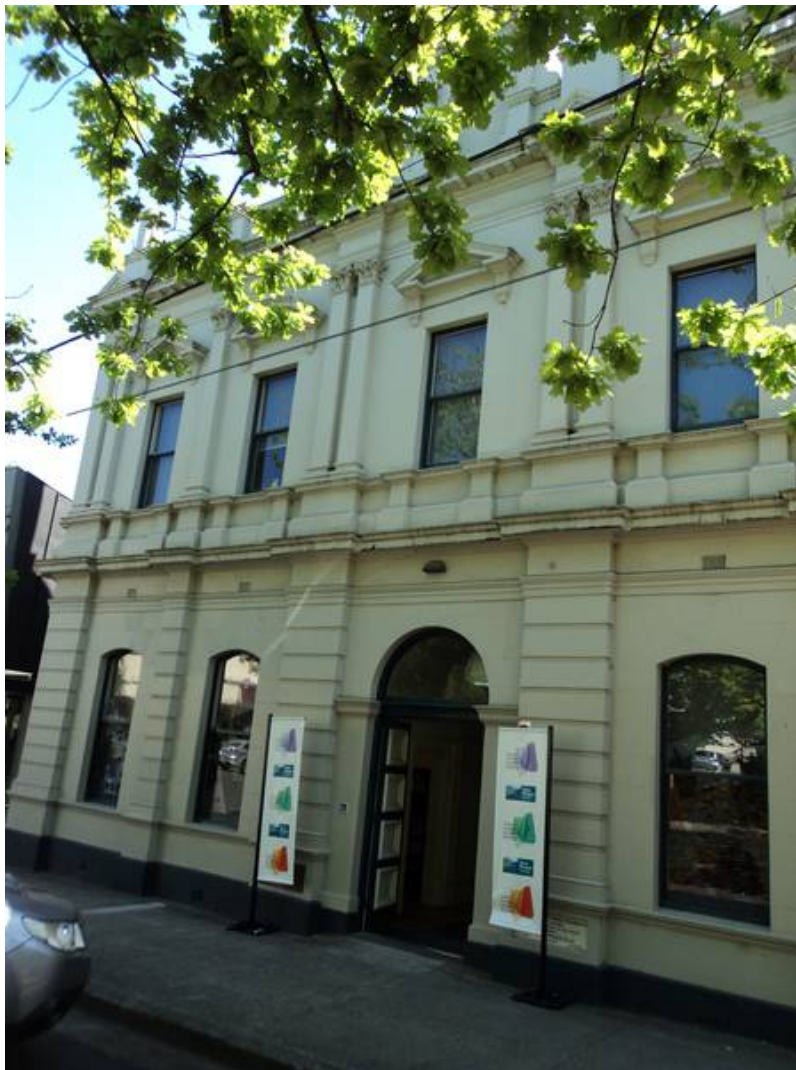

Victorian Heritage Database Report
Shire of Lillydale Offices (fmr)

Location:
35-37 Castella Street Lilydale, YARRA RANGES SHIRE

Heritage Status / Level of Significance:

Included in Heritage Overlay

Heritage Inventory (HI) Number:**Listing Authority: HI****Heritage Overlay Number: HO50****Statement of Significance:**

The oldest Shire Offices in the region. They have played a vital role in the development of the Lillydale municipality and are of an interesting design, typical of Victoria's more elaborate public buildings of the 1880's. (Tansley, 1978)

Typically boom style in design, the offices are also fairly typically planned and detailed and are a representative example of reasonably modest shire offices of the period. The design is also somewhat conservative in detailing. (RNE, 005701)

Description

The two-storey building is constructed of local bricks and limestone. The roof covering is of corrugated iron which is hidden from view behind the elaborate front facade. (Tansley, 1978) The stuccoed building is comprised of five bays with a symmetrical facade decorated with smooth rusticated piers to ground level and Corinthian pilasters above. Pedimented hoods on consoles decorate the upper windows and cornices, string courses and parapet are other features. (RNE, 005701)